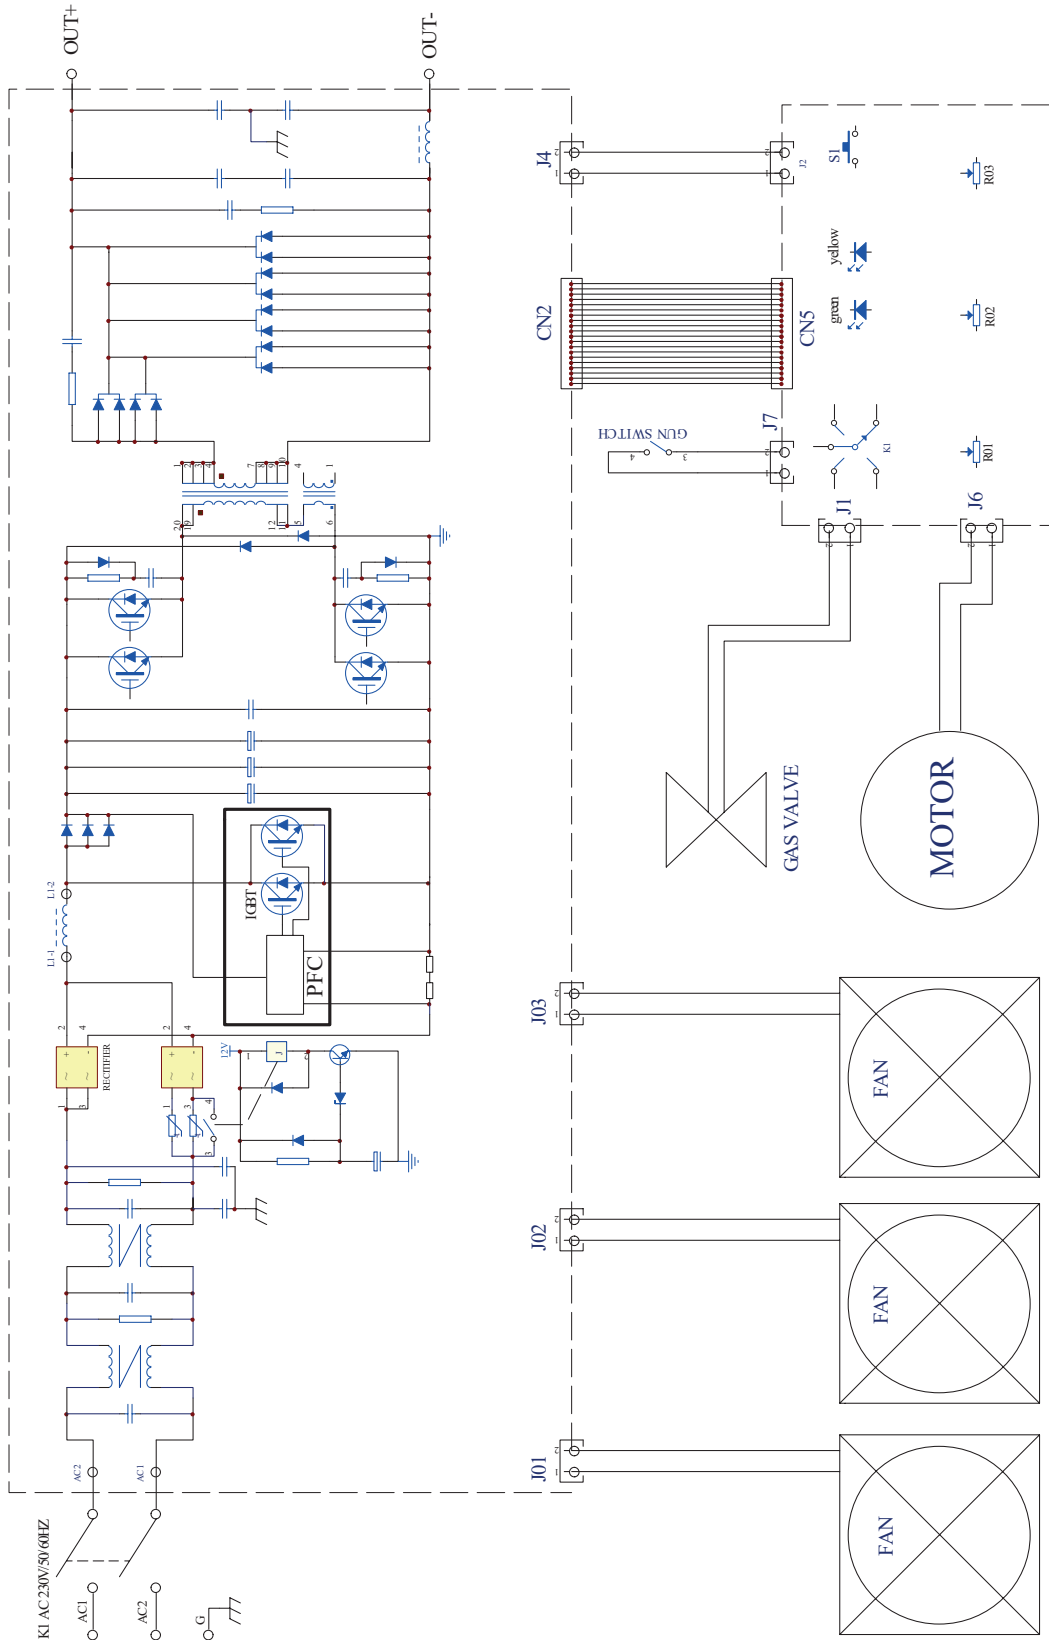

No	GIS 200 # 20037	Materiel Code	Unit	Qty	remark
1	Handle	30406010	1	1	
2	Poohook	30201112	2	2	
3	Steel Cover	S2041807	1	1	
4	Reducing Valve Joint	30703092	1	1	
5	Reducing Valve	70100016	1	1	
6	AirTAC Joint	70100015	3	3	
7	Steel Support For PCB	30300216	1	1	
8	Electromagnetism Valve	70100452	1	1	
9	Arc Striking PCB	S3000838	1	1	
10	Bracket	30304067	1	1	
11	Adjust Current PCB Subassembly	S3000823	1	1	
12	LED Cover	60800285	3	3	
13	Potentiometer Botton	30406038	1	1	
14	Waterproof toggle switch cover	30401006	1	1	
15	Cutting Torch	70100472	1	1	
16	Quick Connector for Cutting Torch	VS020288	1	1	
17	Angle iron	30304014	1	1	
18	Cutting gun control connector	S1160142	1	1	
19	Earth Clamp Subassembly	S1600473	1	1	
20	Quick Connector for Earthing Cable	VS020100	1	1	
21	Air Pressure Meter	70100473	1	1	
22	Front Steel Cover	S2041806	1	1	
23	AirTAC Joint EPCF6-01	12700148	1	1	
24	Feet	30400030	4	4	
25	Steel Base	S2041808	1	1	
26	Output Inductance	30605270	1	1	
27	Mounting bracket	30205107	1	1	
28	AirTAC Joint	12700149	2	2	
29	Main PCB Subassembly	S3002004	1	1	
30	Inductance for Arc Striking	30605259	1	1	
31	Control PCB Subassembly	S3002005	1	1	
32	Rectifying Tube RHRG30120	30609192	4	4	
33	Heatsink holder	20100016	1	1	
34	Rectifier heat sink	30202422	1	1	
35	Fan	30712063	1	1	
36	Transformer	30713413	1	1	
37	Radiator for IGBT	30202070	2	2	
38	Heatsink holder	20100033	1	1	
39	IGBT	30612109	4	4	
40	Radiator for Bridge	30202273	1	1	
41	Bridge	30609082	1	1	
42	Fan	30712064	1	1	
43	Fan Cover	30401010	1	1	
44	Switch	30715045	1	1	
45	Cable Gland	30406017	1	1	
46	Main Cable	12700712	1	1	

2

DE

Schaltplan

EN

Circuit diagram

Güde

®

GIS 200 # 20037